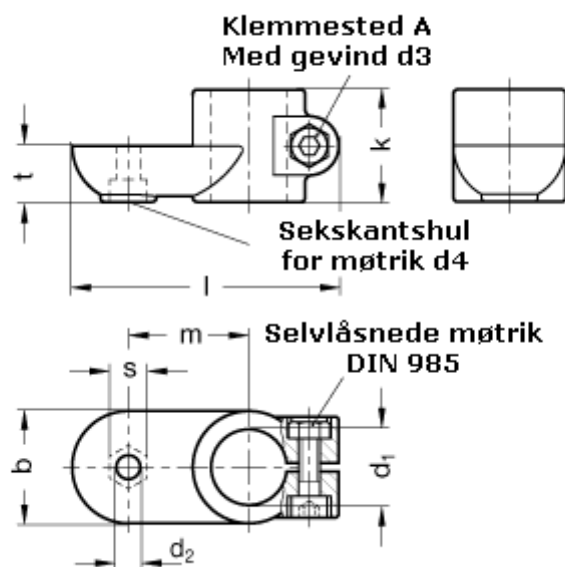

Article number: 20274B25OZ2BL

Description: E+G Swivel clamp connector
GN274-B25-OZ-2-BL

Measures

b = 40	s = 13
d1 = B25	t = 20.0
d2 = 8.5	
d3 = M 8	
d4 = M 8	
k = 40	
l = 95	
m = 43	